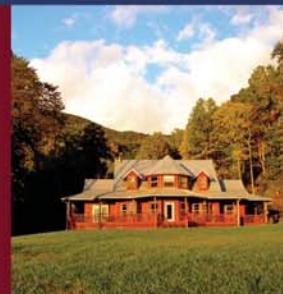

OTHER HOMES

2 Home

- Fully Furnished
- 4 Bedrooms
- 4 Baths
- Gourmet Kitchen
- Hardwood Floors
- Wrap-around Porch
- Amazing Views
- Full Basement
- Creekside