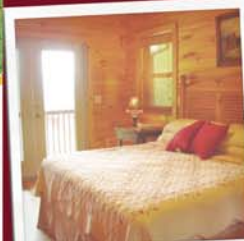

THE PROPERTY

On the shoulders of the Cheoah Mountains, in the heart of Graham County, in the protective arms of the National Forest lies a very special place called Stoney Hollow Farm. Here, giant hardwoods spread their arms skyward, songbirds dart through the leaf canopy, and rhododendrons and mountain laurels cascade down mountainsides. Spring fed streams and creeks meander past luxurious mountain homes, the pond where children laugh and splash and down to the farm where flowers, fruit trees, vines and berries ripen in the warm sun. Sound like a dream? It was ours and we were privileged to live it and share it with others for last fifteen years. Now our dreams are calling us onward and the door to this unparalleled spot is opening to a new dream – perhaps it's yours.

www.stoneyhollowfarm.net
scott@stoneyhollowfarm.net

Stoney Hollow Farm

The Dream Could Be Yours

LUXURY HOME

- Fully Furnished
- 3 Bedrooms
- 4 Baths
- Attached Suite with Full Bath
 - Fireplace
 - Private Entrance
- Creekside

OTHER HOMES

2 Home

- Fully Furnished
- 4 Bedrooms
- 4 Baths
- Gourmet Kitchen
- Hardwood Floors
- Wrap-around Porch
- Amazing Views
- Full Basement
- Creekside

3 Home

- Fully Furnished
- 3 Bedrooms
- 2 Baths
- Creekside
- Creekfront on Three Sides